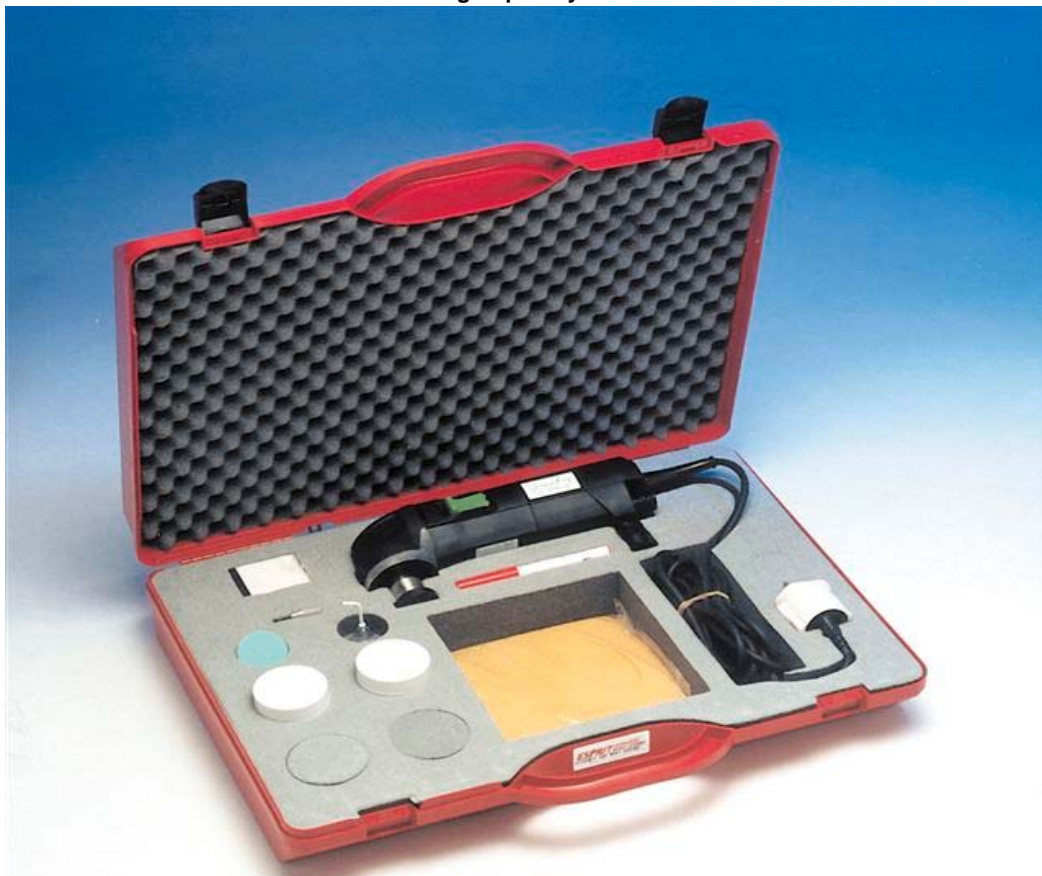

SCRATCHRITE
Glass Polishing Repair System

ALLOY WHEEL REFURB KIT		QUANTITY
WRAP	Alloy Prep Aerosol	1
WRAC	Alloy Cleaner Aerosol	1
WRAPR	Alloy Primer Aerosol	1
WRGL	Alloy Lacquer Aerosol	1
ACCSYR	Alloy Clear Syringe	1
WRAA	Alloy Activator	1
WR301	Medium Silver Aerosol	1
WR302	Medium Coarse Silver Aerosol	1
WR304	Medium Fine Silver Aerosol	1
WR305	Fine Bright Silver Aerosol	1
WR306	Extra Coarse Silver Aerosol	1
WR309	Mercedes Silver Aerosol	1
WR310	Sparkling Silver Aerosol	1
WR311	BMW Titan Silver Aerosol	1
WRBA	Alloy Black Gloss Aerosol	1
WRWA	Alloy White Gloss Aerosol	1
PALKNIFE	Pallet Knife	1
WRSATCH	Alloy Swatch	1
STANLEY BOX	Carry Case	1